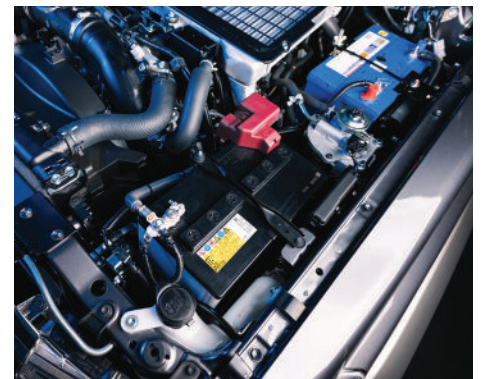

Multidrive Technology offer on-vehicle fitment for this system via our dedicated workshop facilities. Assurance is guaranteed that this dual battery kit is expertly applied against every vehicle. Be confident during work or remote adventures that power will always be at hand.

Our range of LC70 Series dual battery systems are fully complimented by our GVM upgrades, chassis extensions, and rear track correction options. We may assist also with fitment of trays or incorporate other required accessories.

To find out more, please visit our website.

MODEL APPLICABILITY

Landcruiser 76 (Wagon)
Landcruiser 78 (Troopy)
Landcruiser 79 (Dual and Single Cab)
From 10/2016+

WEIGHT

31.0kg* total system
*approx. only (includes battery)

KEY FEATURES

Under-bonnet auxiliary battery
Multi-stage DC-DC charging profile
Provision for solar input (not included in installation)
Premium automotive cabling and connector
Grille-mounted charger improves cooling

COMPONENTS

Century N70ZM MP12 600CCA battery
Redarc BCDC1225D battery charger
Twin 30A auto-reset circuit breakers
3mm powder-coated steel auxiliary battery cradle
2mm powder-coated steel charger and circuit breaker bracket
Complete wiring kit
Complete fastener kit

WARRANTY

Retail	1 year / 50,000km
Fleet	1 year / 50,000km

OTHER SERVICE OPTIONS

RRP $ [ENQUIRE] installed*

*compliance/engineering additional
*Trade/Dealer/Fleet pricing available

Multidrive Technology

25 Hume Reserve Crt Bell Park, VIC 3215
03 5240 7150