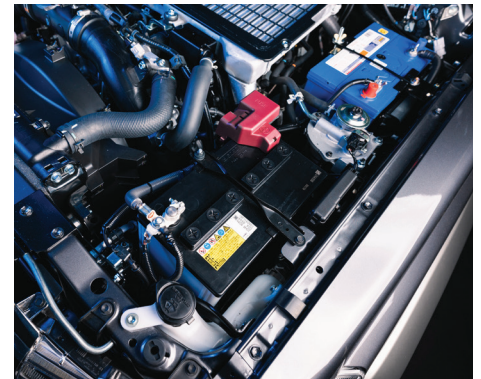

Multidrive Technology offer on-vehicle fitment for this system via our dedicated workshop facilities. Assurance is guaranteed that this dual battery kit is expertly applied against every vehicle. Be confident during work or remote adventures that power will always be at hand.

Our range of LC70 Series dual battery systems are fully complimented by our GVM upgrades, chassis extensions, and rear track correction options. We may assist also with fitment of trays or incorporate other required accessories.

To find out more, please visit our website.

MODEL APPLICABILITY

Landcruiser 76 (Wagon)
Landcruiser 78 (Troopy)
Landcruiser 79 (Dual and Single Cab)
From 10/2016+

WEIGHT

31.0kg* total system
*approx. only (includes battery)

KEY FEATURES

Under-bonnet auxiliary battery
Multi-stage DC-DC charging profile
Provision for solar input (not included in installation)
Premium automotive cabling and connector
Grille-mounted charger improves cooling

COMPONENTS

Century N70ZM MP12 600CCA battery
Redarc BCDC1225D battery charger
Twin 30A auto-reset circuit breakers
3mm powder-coated steel auxiliary battery cradle
2mm powder-coated steel charger and circuit breaker bracket
Complete wiring kit
Complete fastener kit

WARRANTY

Retail 1 year / 50,000km
Fleet 1 year / 50,000km

OTHER SERVICE OPTIONS

RRP $ [ENQUIRE] installed*

*compliance/engineering additional
*Trade/Dealer/Fleet pricing available

Multidrive Technology

25 Hume Reserve Crt Bell Park, VIC 3215
03 5240 7150