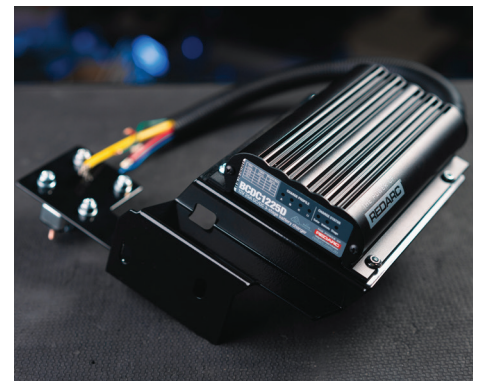

Multidrive Technology offer on-vehicle fitment for this system via our dedicated workshop facilities. Assurance is guaranteed that this dual battery kit is expertly applied against every vehicle. Be confident during work or remote adventures that power will always be at hand.

Our range of LC70 Series dual battery systems are fully complimented by our GVM upgrades, chassis extensions, and rear track correction options. We may assist also with fitment of trays or incorporate other required accessories.

To find out more, please visit our website.

MODEL APPLICABILITY

Landcruiser 76 (Wagon)
Landcruiser 78 (Troopy)
Landcruiser 79 (Dual and Single Cab)
From 10/2016+

WEIGHT

31.0kg* total system
*approx. only (includes battery)

KEY FEATURES

Under-bonnet auxiliary battery
Multi-stage DC-DC charging profile
Provision for solar input (not included in installation)
Premium automotive cabling and connector
Grille-mounted charger improves cooling

COMPONENTS

Century N70ZM MP12 600CCA battery
Redarc BCDC1225D battery charger
Twin 30A auto-reset circuit breakers
3mm powder-coated steel auxiliary battery cradle
2mm powder-coated steel charger and circuit breaker bracket
Complete wiring kit
Complete fastener kit

WARRANTY

Retail 1 year / 50,000km
Fleet 1 year / 50,000km

OTHER SERVICE OPTIONS

RRP $ [ENQUIRE] installed*

*compliance/engineering additional
*Trade/Dealer/Fleet pricing available

Multidrive Technology

25 Hume Reserve Crt Bell Park, VIC 3215
03 5240 7150