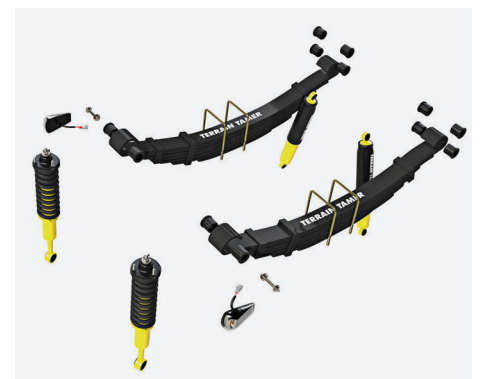

APPROVAL

SSM approval 49202 (NA Category)

OTHER SERVICE OPTIONS

6x6 CONVERSIONS

DIFF UPGRADES

CHASSIS MODIFICATIONS

TRAYS

ACCESSORIES

RRP $ [ENQUIRE] installed*

*compliance/engineering additional
*Trade/Dealer/Fleet pricing available

Multidrive Technology

25 Hume Reserve Crt Bell Park, VIC 3215
03 5240 7150